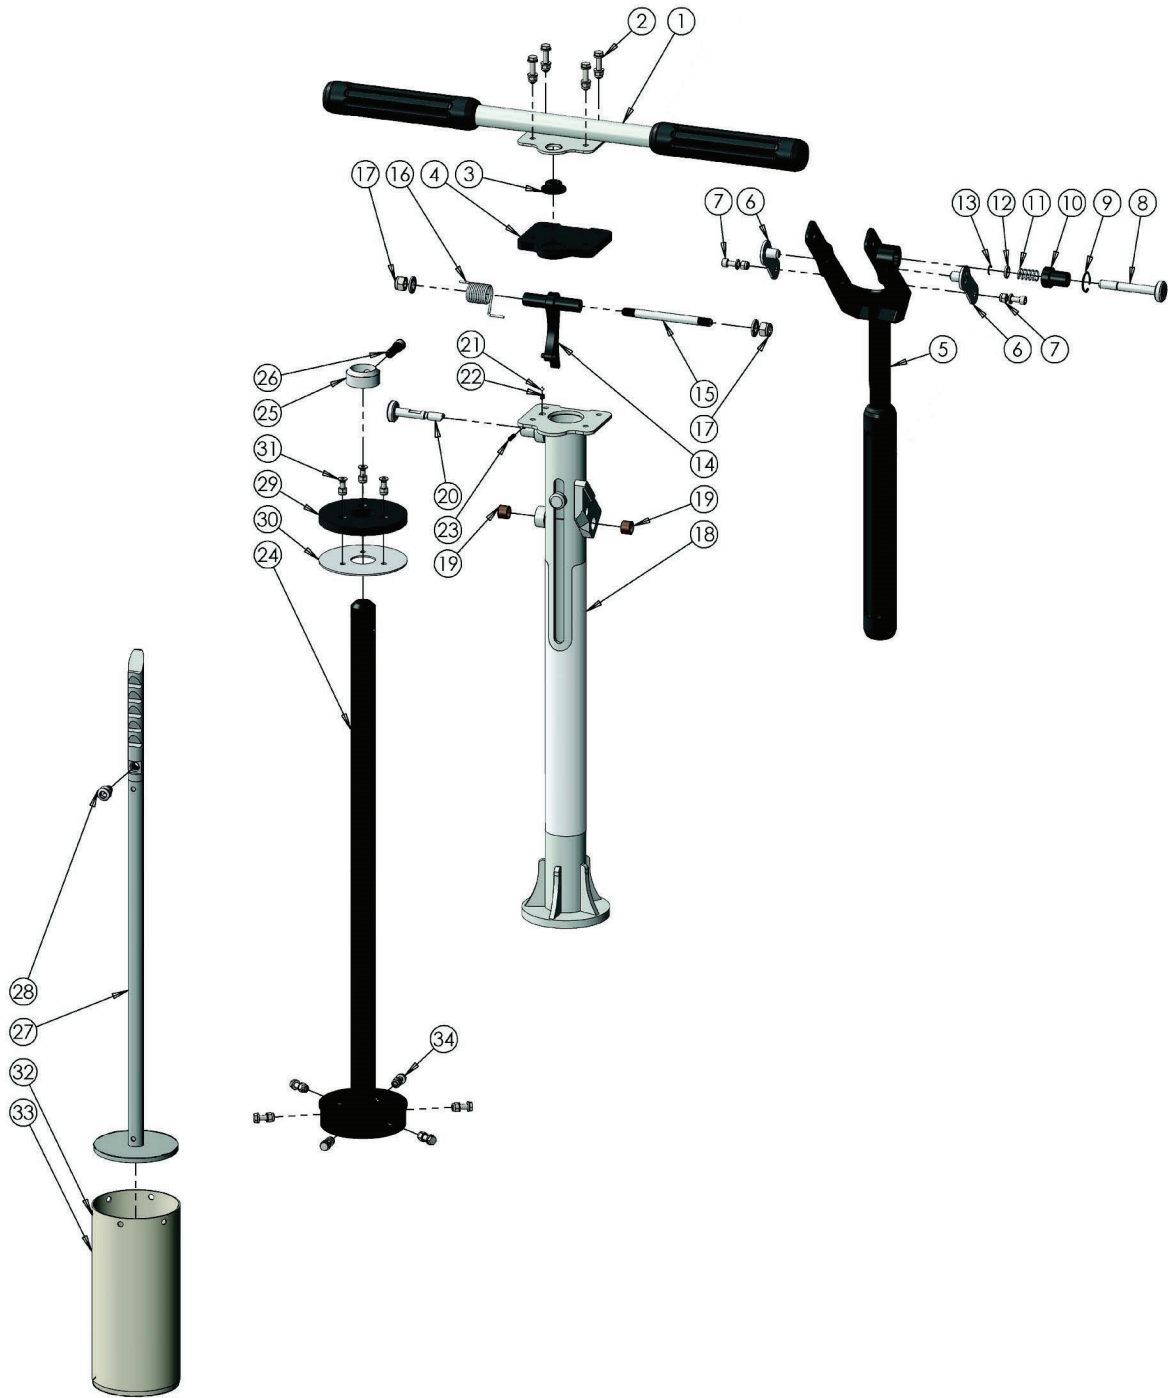

# SG Pro Spare Parts

**Product Code    Product Description**

1	<b>29006</b>	Top Handle
2	<b>29007</b>	Fixing Pack For Top Handle
3	<b>29008</b>	Bubble Level
4	<b>29009</b>	Impact Pad
5	<b>29011</b>	Side Handle
6	<b>29012</b>	Side Handle Lock Plate x 2
7	<b>29013</b>	Fixing Pack for Side Handle Lock
8	<b>29014</b>	Plate Side Handle Lock Pin
9	<b>29016</b>	Lock Pin - Large Clip
10	<b>29017</b>	Lock Pin - Collar
11	<b>29018</b>	Lock Pin - Spring
12	<b>29019</b>	Lock Pin - Spacer

**Product Code    Product Description**

13	<b>29020</b>	Lock Pin - Small Clip
14	<b>29021</b>	Latch
15	<b>29022</b>	Latch Pivot
16	<b>29023</b>	Latch Spring
17	<b>29024</b>	Latch Fixing Kit
18	<b>29025</b>	Outer Tube
19	<b>29026</b>	Outer Tube Brush x 2
20	<b>29027</b>	Outer Tube Lock Pin
21	<b>29028</b>	Lock Pin - Ball
22	<b>29029</b>	Lock Pin - Spring
23	<b>29030</b>	Lock Pin - Pin
24	<b>29031</b>	Inner Tube

**Product Code    Product Description**

25	<b>29032</b>	Inner Tube Collar
26	<b>29033</b>	Inner Tube Collar Fixing Tooth
27	<b>29034</b>	Rack
28	<b>29035</b>	Tooth Rack Fixing
29	<b>29036</b>	Lower Impact Pad
30	<b>29037</b>	Lower Impact Pad Support Plate
31	<b>29038</b>	Fixings For Lower Impact Pad
32	<b>29001</b>	Spare Blade - Sand (Inside)
33	<b>29002</b>	Spare Blade - Push Up (Outside)
34	<b>29039</b>	Blade - Fixing Kit